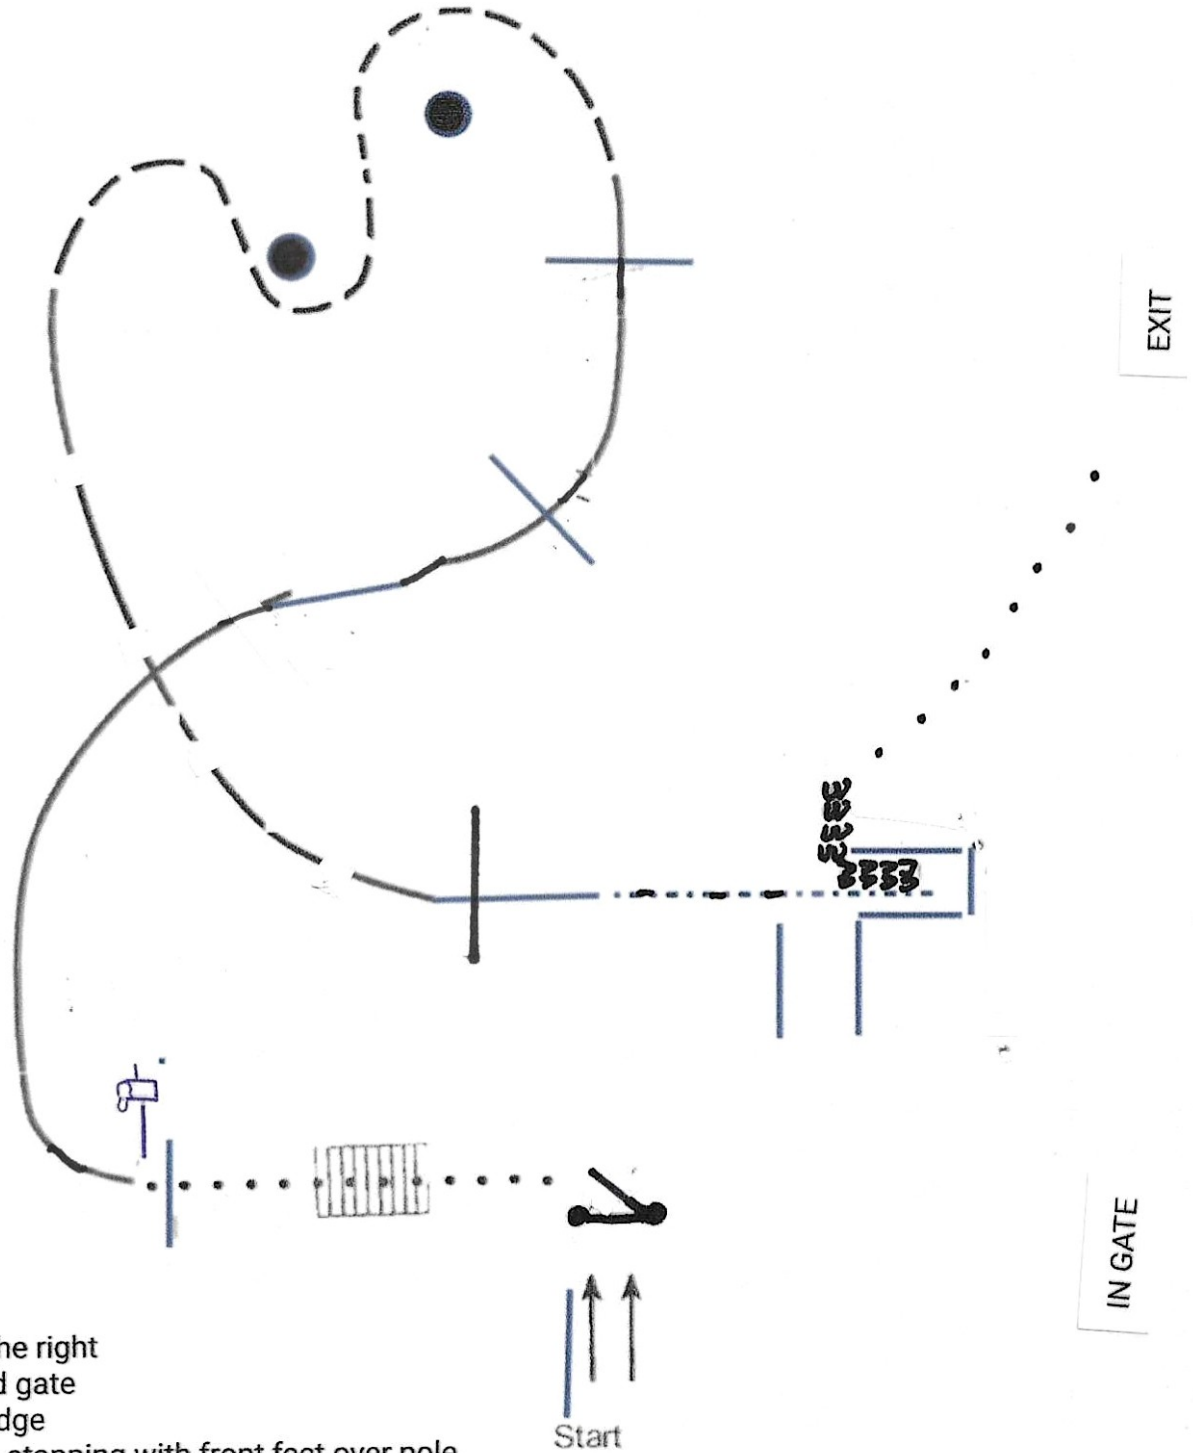

SCHS Open Breed Western Weekend
May 17/18
Ranch Trail
All Walk / Trot

1. Sidepass log to the right, walk thru gate
2. Walk over the bridge
3. Walk to Mailbox, stopping with front legs over pole
4. Check for mail, finish walking over pole
5. Extended Trot, continue over poles
6. Regular Trot around cones and over pole
7. Walk into the Chute
8. Back out of Chute and continue walk to exit gate

SCHS Open Breed Western Weekend
 May 17/18
 Ranch Trail
 All Walk / Trot / Lope

1. Sidepass log to the right
2. Work a right hand gate
3. Walk over the bridge
4. Walk to Mailbox , stopping with front feet over pole
5. Check for mail, finish walking over pole
6. Right lead over poles
7. Trot around cones
8. Extend the trot and continue over pole
9. Trot into chute as shown
10. Back out of chute and walk to exit gate