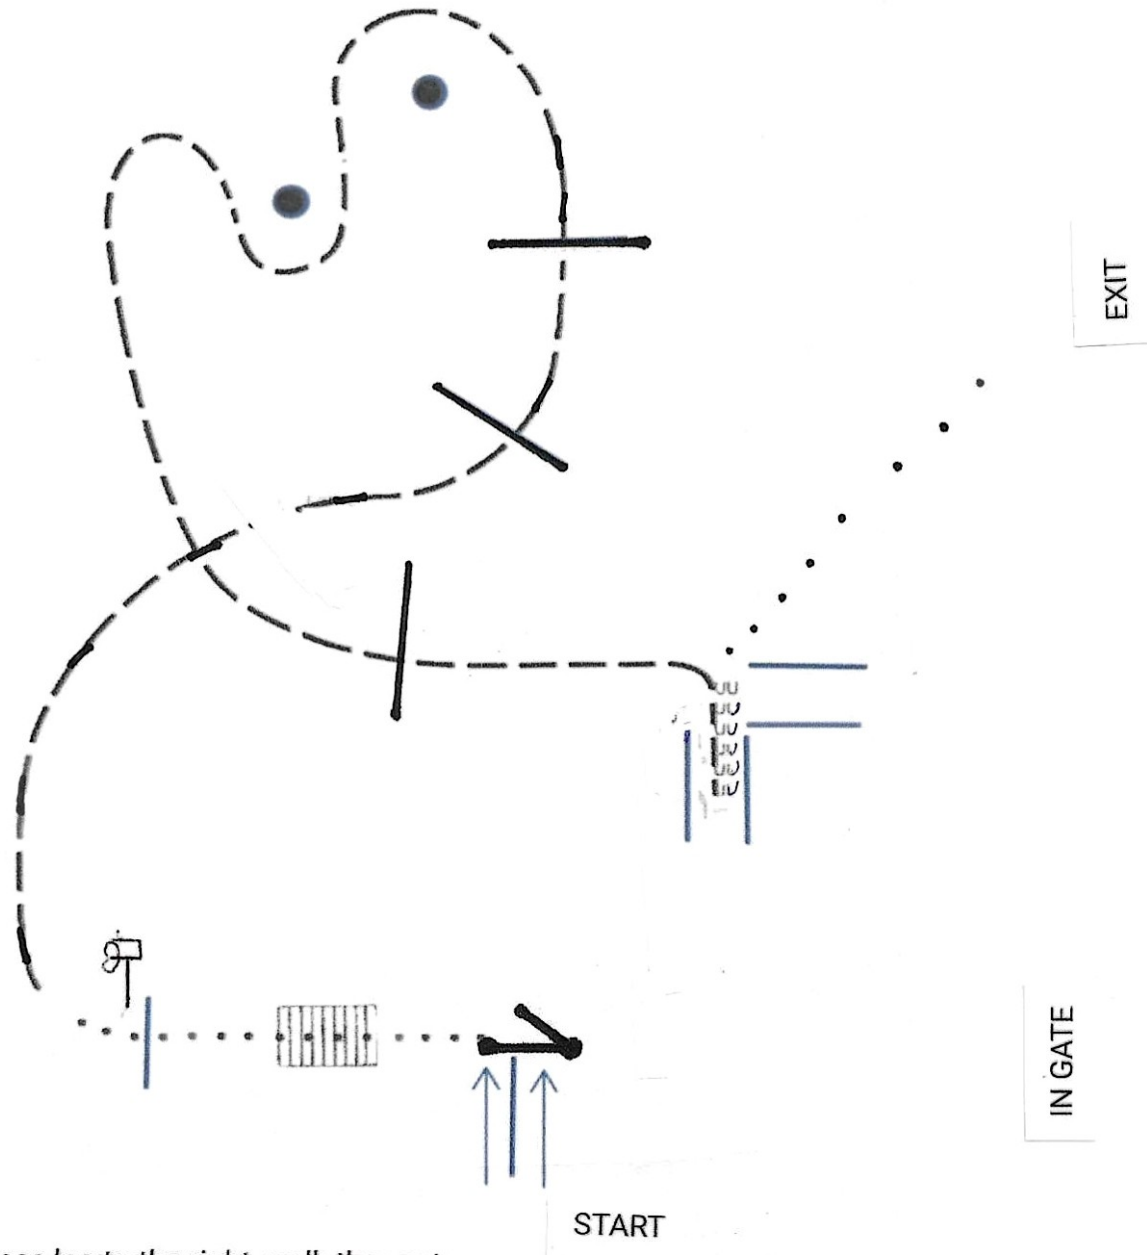

SCHS Open Breed Western Weekend
May 17/18
Ranch Trail
All Walk / Trot

1. Sidepass log to the right, walk thru gate
2. Walk over the bridge
3. Walk to Mailbox, stopping with front legs over pole
4. Check for mail, finish walking over pole
5. Extended Trot, continue over poles
6. Regular Trot around cones and over pole
7. Walk into the Chute
8. Back out of Chute and continue walk to exit gate

SCHS Open Breed Western Weekend
 May 17/18
 Ranch Trail
 All Walk / Trot / Lope

1. Sidepass log to the right
2. Work a right hand gate
3. Walk over the bridge
4. Walk to Mailbox , stopping with front feet over pole
5. Check for mail, finish walking over pole
6. Right lead over poles
7. Trot around cones
8. Extend the trot and continue over pole
9. Trot into chute as shown
10. Back out of chute and walk to exit gate